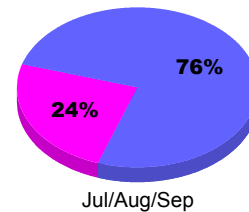

YTD Status Quo Clubs 2012-2013

Status Quo Clubs Compared to Status Quo Members

Legend: Status Quo Clubs (Cyan), Total Status Quo Members (Green)

MEMBERSHIP

**Membership Results
2012-2013**

**Membership
2011-2012**

Month	Net Memb Goal	Actual New Memb	Actual Dropped Memb	Gain/Loss of Memb	Gain/Loss of Memb
Jul/Aug/Sep	0	18	-52	-34	0
Totals	0	18	-52	-34	0

Membership Results 2012-2013

Goal, New, Dropped, Gain/Loss

Legend: Goal (Cyan), Actual (Green), Dropped (Yellow), Gain Loss (Magenta)

Comparison of Membership Gain/Loss

Current Year Compared to the Previous Year

Legend: Current Year (Cyan), Previous Year (Green)

Gender Comparison 2012-2013

Jul/Aug/Sep

Legend: Male (Blue), Female (Magenta)